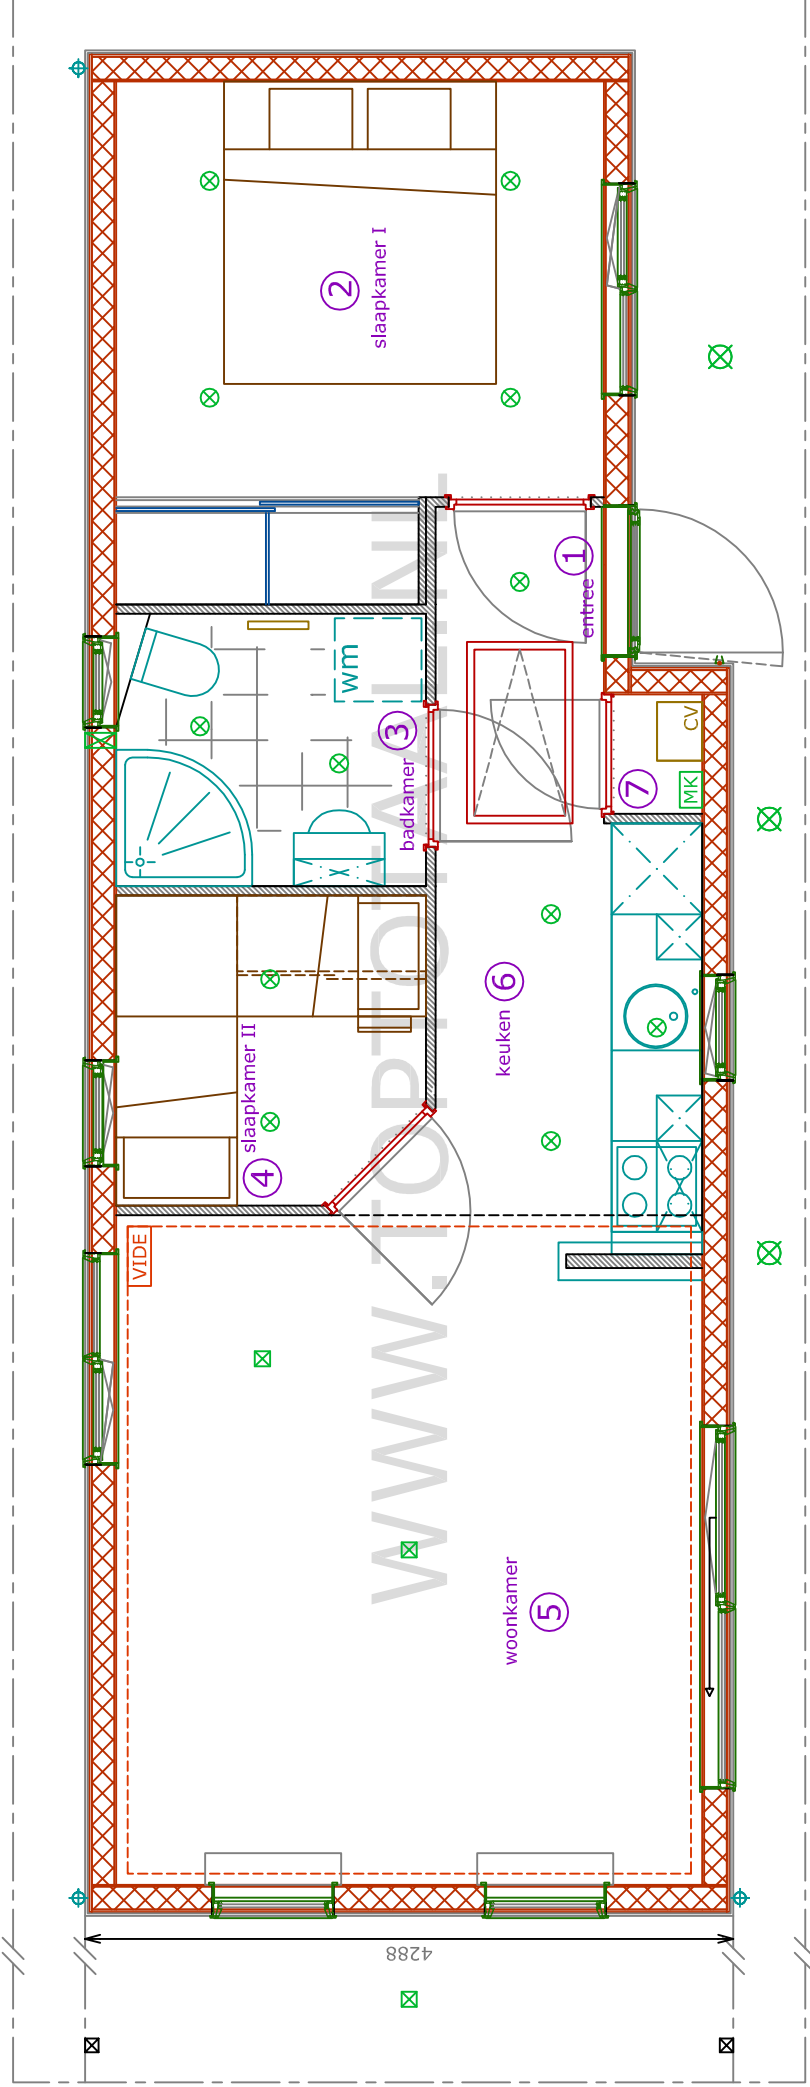

12338

4288

PROJECT: Ontario BM

schaal = 1:50
1 cm = 50 cm